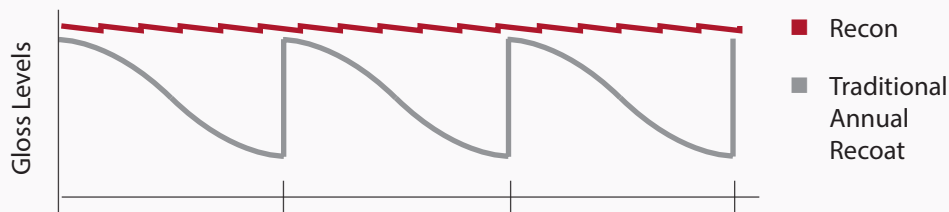

Replace Your Annual Recoat Program with... **The Recon Solution**

- Easier Application
- Fast Drying
- Consistent High Gloss
- Improved Performance
- Easier to Maintain

Traditional Sports Floor Care - Annual Recoat

- Apply a traditional coating that takes more time, and greater effort and skill.
- The result is a wide variation in gloss and performance over time.

The Recon Solution

- Clean then apply a fast drying coat of Recon Micro-layer Sports Floor Coating.
- Perform 4 - 6 times per year. Achieve a consistent, high level of gloss and performance.